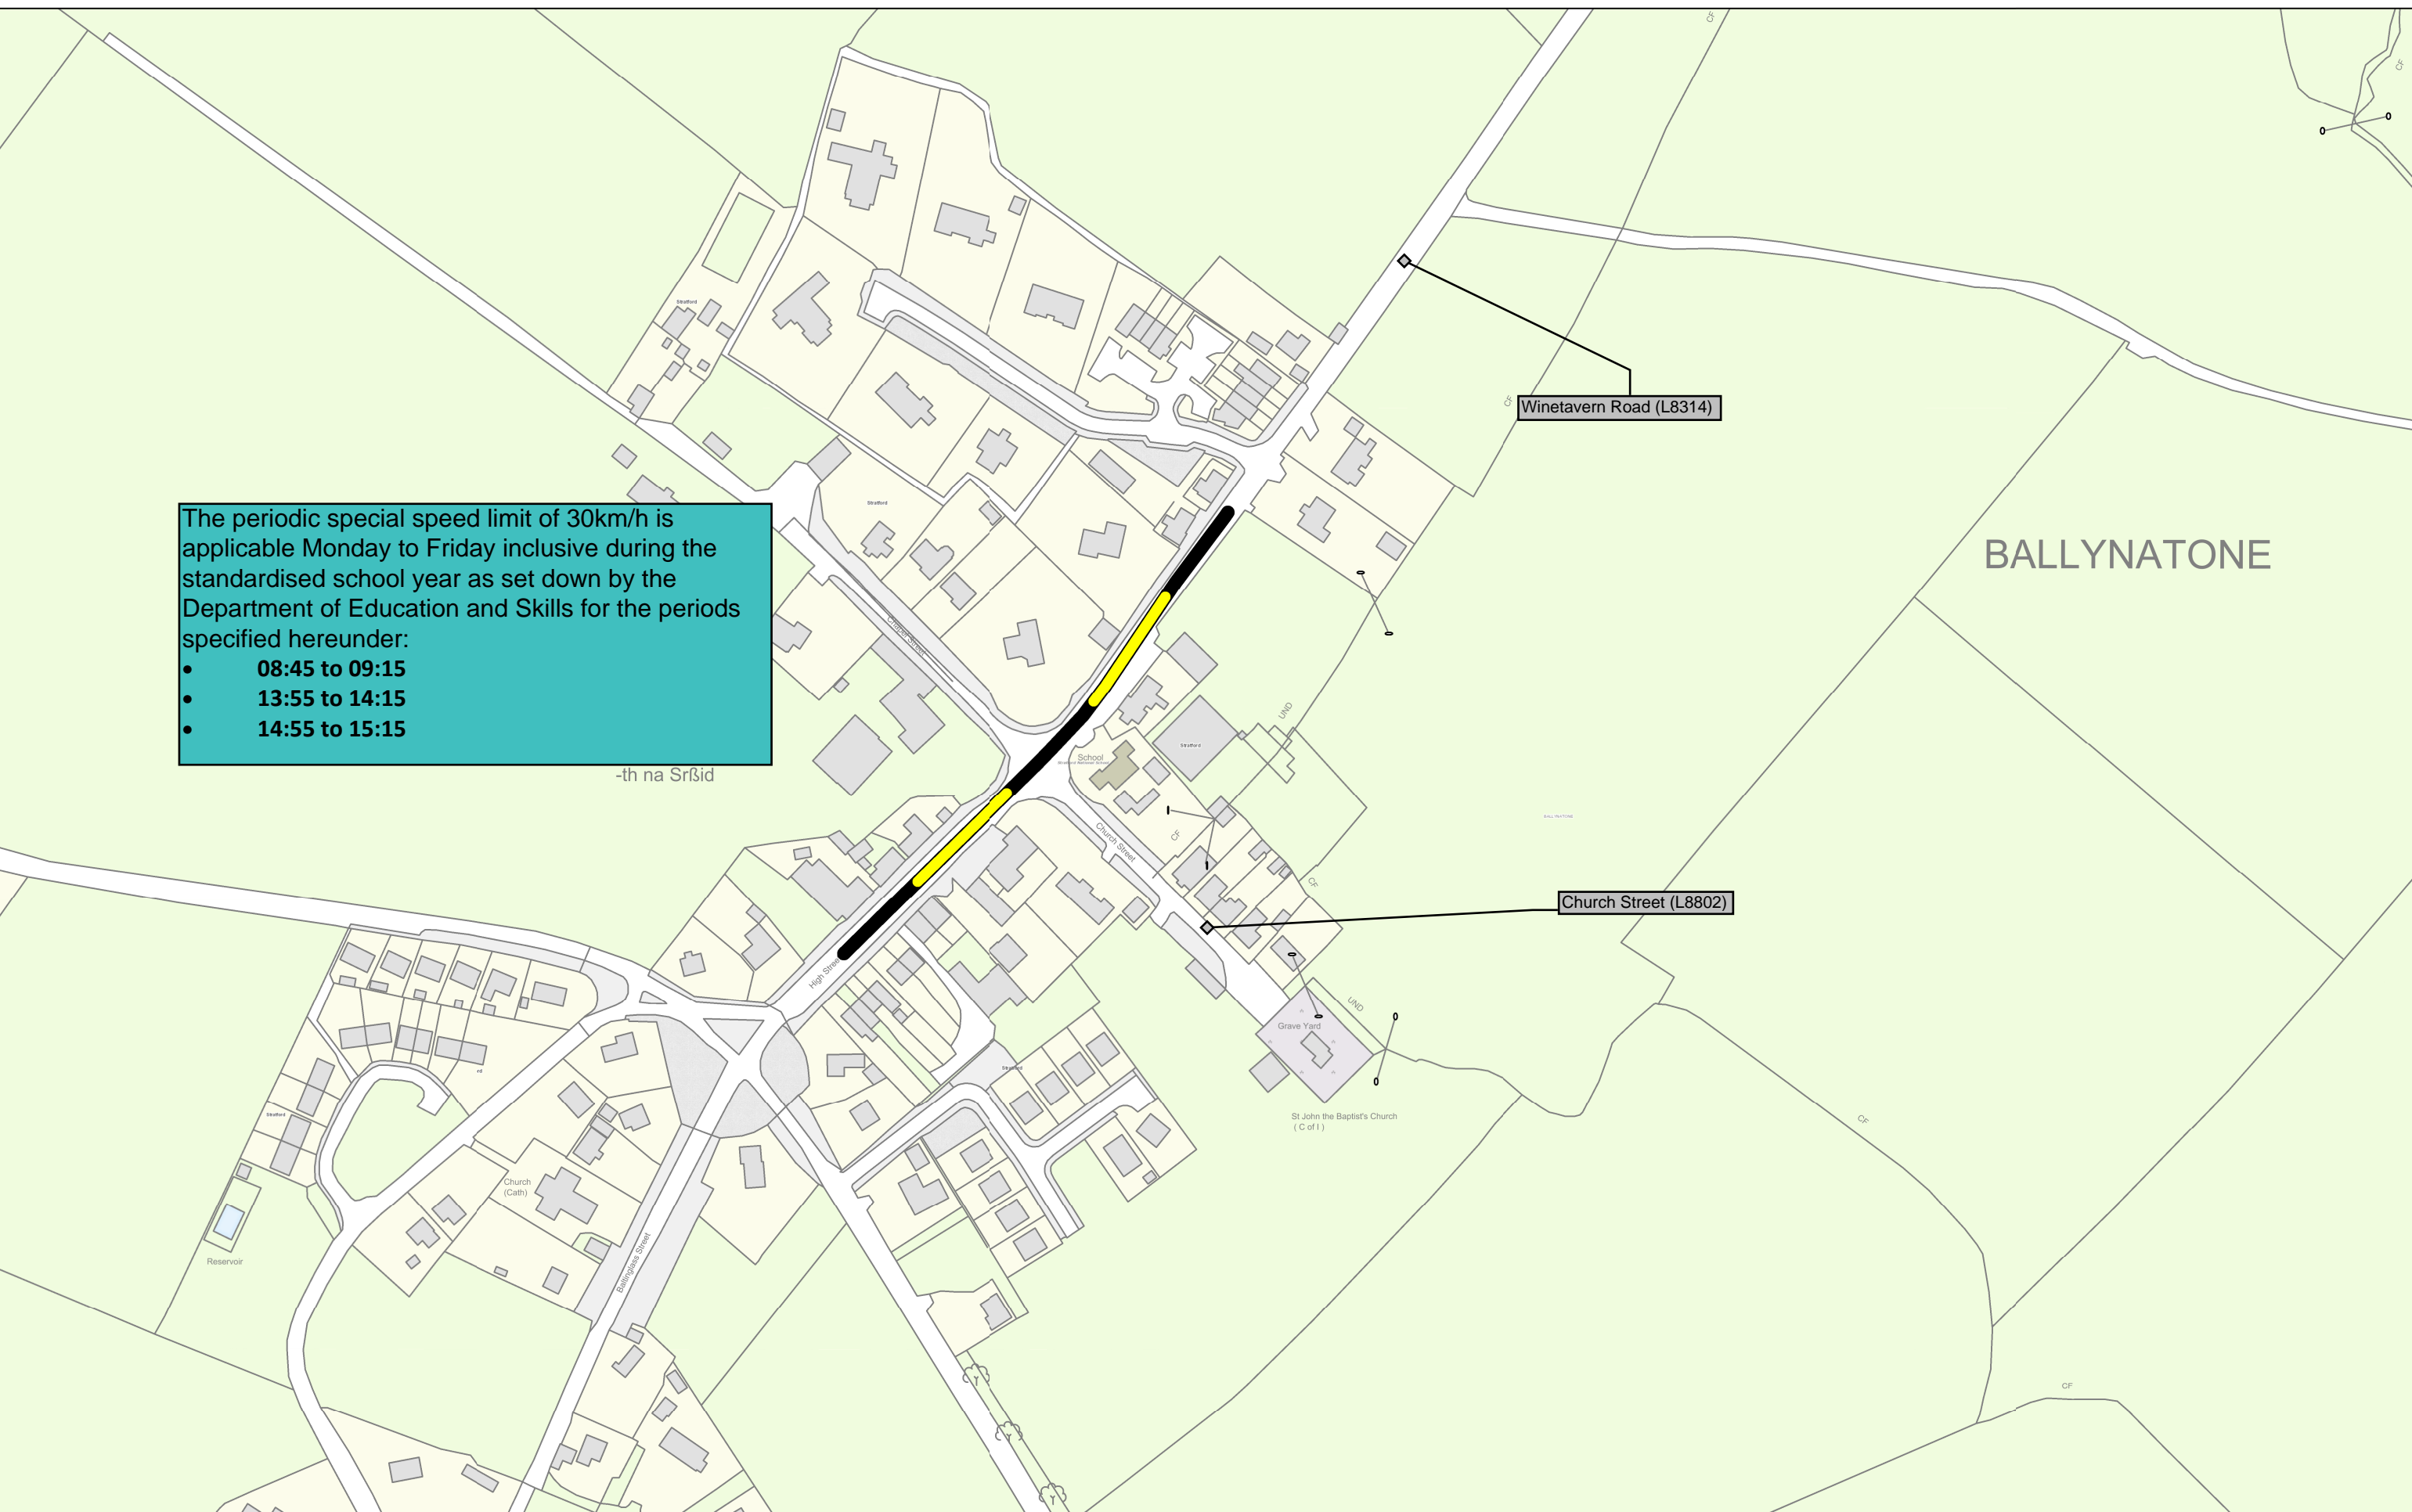

The periodic special speed limit of 30km/h is applicable Monday to Friday inclusive during the standardised school year as set down by the Department of Education and Skills for the periods specified hereunder:

- 08:45 to 09:15
- 13:55 to 14:15
- 14:55 to 15:15

Wicklow County Council
 Transportation & Roads Infrastructure,
 County Buildings, Station Road,
 Wicklow Town, Co. Wicklow.
 Tel: 0404-20100
 Email: speedlimits@wicklowcoco.ie

**County Wicklow Road Traffic
 Special Speed Limit Bye-Laws of 2017**

© Ordnance Survey Ireland. All rights reserved.
 Licence number 2017/35CCMA/Wicklow County Council.

Legend:- Periodic Special Speed Limits are shown as follows

- 30km/h
- 40km/h
- 50km/h

Built up area speed limit (50km/h)

Stratford	
Municipal District: Baltinglass	
Scale 1: 2500 @ A3	Date: 03/07/2017
Drwg. No.: 8.7 A	Rev. A01